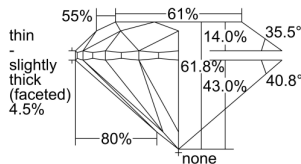

GIA®

FACSIMILE

GIA REPORT 5343602321

Verify this report at GIA.edu

GIA NATURAL DIAMOND DOSSIER®

January 14, 2020
GIA Report Number 5343602321
Shape and Cutting Style ..... Round Brilliant
Measurements ..... 5.03 - 5.09 x 3.13 mm

GRADING RESULTS

Carat Weight ..... 0.50 carat
Color Grade ..... D
Clarity Grade S11
Cut Grade ..... Excellent

ADDITIONAL GRADING INFORMATION

Polish ..... Excellent
Symmetry ..... Very Good
Fluorescence ..... None
Clarity Characteristics ..... Crystal
Inscription(s): GIA 5343602321

PROPORTIONS

Profile to actual proportions

GRADING SCALES

GIA COLOR SCALE

COLOREDNESS	D
	E
	F
	G
	H
	I
	J
NEAR COLORLESS	K
	L
	M
Faint	N
	O
	P
	Q
	R
	S
	T
	U
	V
	W
	X
	Y
	Z

GIA CLARITY SCALE

VERY VERY SLIGHTLY INCLUDED	FLAWLESS
	INTERNALLY FLAWLESS
VERY SLIGHTLY INCLUDED	VVS₁
	VVS₂
SLIGHTLY INCLUDED	VS₁
	VS₂
INCLUDED	I₁
	I₂
	I₃

GIA CUT SCALE

EXCELLENT
VERY GOOD
GOOD
FAIR
POOR