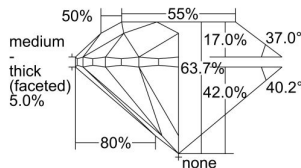

GIA®

FACSIMILE

GIA REPORT 1349785944

Verify this report at GIA.edu

GIA NATURAL DIAMOND DOSSIER®

January 30, 2020
GIA Report Number 1349785944
Shape and Cutting Style ..... Round Brilliant
Measurements ..... 5.54 - 5.58 x 3.54 mm

GRADING RESULTS

Carat Weight ..... 0.70 carat
Color Grade I
Clarity Grade S11
Cut Grade ..... Very Good

ADDITIONAL GRADING INFORMATION

Polish ..... Excellent
Symmetry ..... Good
Fluorescence ..... Faint
Clarity Characteristics ..... Twinning Wisp
Inscription(s): GIA 1349785944

PROPORTIONS

Profile to actual proportions

GRADING SCALES

GIA COLOR SCALE	GIA CLARITY SCALE	GIA CUT SCALE	
D	FLAWLESS	EXCELLENT	
E	INTERNALLY FLAWLESS		
F		VVS₁	VERY GOOD
G	VVS₂		
H	VS₁	GOOD	
I	VS₂		
J	S1₁	FAIR	
K	S1₂		
L	I₁	POOR	
M	I₂		
N	I₃		
O			
P			
Q			
R			
S			
T			
U			
V			
W			
X			
Y			
Z