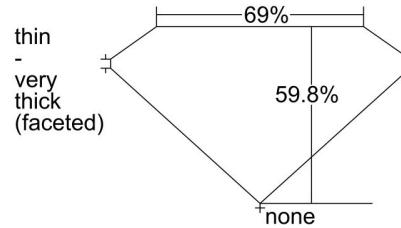

**GIA NATURAL DIAMOND GRADING REPORT**

 February 11, 2020  
 GIA Report Number ..... 2205902965  
 Shape and Cutting Style ..... Oval Brilliant  
 Measurements ..... 5.03 x 3.62 x 2.17 mm

**GRADING RESULTS**

 Carat Weight ..... 0.26 carat  
 Color Grade ..... G  
 Clarity Grade ..... SI2

**ADDITIONAL GRADING INFORMATION**

 Polish ..... Good  
 Symmetry ..... Fair  
 Fluorescence ..... Faint

**Comments:** Clouds, additional twinning wisps and surface graining are not shown.

**PROPORTIONS**

Profile not to actual proportions

**CLARITY CHARACTERISTICS**

**KEY TO SYMBOLS\***

-  Feather
-  Twinning Wisp
-  Chip
-  Needle
-  Extra Facet

\* Red symbols denote internal characteristics (inclusions). Green or black symbols denote external characteristics (blemishes). Diagram is an approximate representation of the diamond, and symbols shown indicate type, position, and approximate size of clarity characteristics. All clarity characteristics may not be shown. Details of finish are not shown.