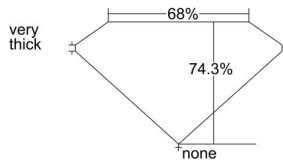

GIA®

FACSIMILE

GIA REPORT 2357552561

Verify this report at GIA.edu

GIA NATURAL DIAMOND DOSSIER®

July 15, 2020
GIA Report Number 2357552561
Shape and Cutting Style ..... **Square Modified Brilliant**
Measurements ..... **5.27 x 5.25 x 3.90 mm**

GRADING RESULTS

Carat Weight ..... **0.96 carat**
Color Grade ..... **I**
Clarity Grade **S11**

ADDITIONAL GRADING INFORMATION

Polish ..... **Excellent**
Symmetry ..... **Excellent**
Fluorescence ..... **None**
Clarity Characteristics ..... **Crystal**
Inscription(s): GIA 2357552561

PROPORTIONS

Profile not to actual proportions

GRADING SCALES

GIA COLOR SCALE		GIA CLARITY SCALE			
COLORLESS	D	VERY VERY SLIGHTLY INCLUDED	FLAWLESS		
	E		INTERNALLY FLAWLESS		
	F	VERY SLIGHTLY INCLUDED	VVS₁		
	G		VVS₂		
	H		VS₁		
	NEAR COLORLESS	I	SLIGHTLY INCLUDED	VS₂	
		J		S1₁	
		FAINT	K	INCLUDED	S1₂
			L		I₁
			M		I₂
VERT LIGHT	N	LIGHT	I₃		
	O				
	P				
	Q				
	R