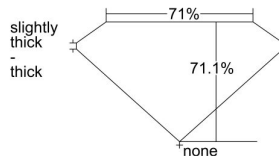

GIA®

FACSIMILE

GIA REPORT

7348916264

Verify this report at GIA.edu

GIA NATURAL DIAMOND DOSSIER®

February 16, 2020

GIA Report Number 7348916264

Shape and Cutting Style ..... Square Modified Brilliant

Measurements ..... 4.83 x 4.81 x 3.42 mm

GRADING RESULTS

Carat Weight ..... 0.70 carat

Color Grade I

Clarity Grade SI1

ADDITIONAL GRADING INFORMATION

Polish ..... Excellent

Symmetry ..... Good

Fluorescence ..... Faint

Clarity Characteristics ..... Crystal

Inscription(s): GIA 7348916264

PROPORTIONS

Profile not to actual proportions

GRADING SCALES

GIA COLOR SCALE		GIA CLARITY SCALE			
COLORLESS	D	VERY VERY SLIGHTLY INCLUDED	FLAWLESS		
	E		INTERNALLY FLAWLESS		
	F	VERY SLIGHTLY INCLUDED	VVS₁		
	G		VVS₂		
	H		VS₁		
	NEAR COLORLESS	I	SLIGHTLY INCLUDED	VS₂	
		J		SI₁	
		FAINT	K	INCLUDED	SI₂
			L		I₁
			M		I₂
VERT LIGHT	N	LIGHT	I₃		
	O				
	P				
	Q				
	R