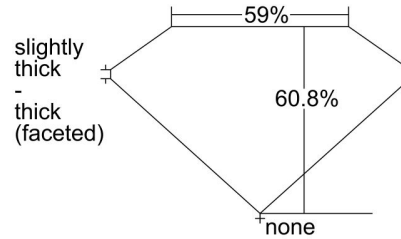

GIA NATURAL DIAMOND GRADING REPORT

March 03, 2020
GIA Report Number 6203956501
Shape and Cutting Style Pear Brilliant
Measurements 9.16 x 5.51 x 3.35 mm

GRADING RESULTS

Carat Weight 1.00 carat
Color Grade J
Clarity Grade VS1

ADDITIONAL GRADING INFORMATION

Polish Excellent
Symmetry Very Good
Fluorescence None
Inscription(s): GIA 6203956501
Comments: Surface graining is not shown.

PROPORTIONS

Profile not to actual proportions

CLARITY CHARACTERISTICS

KEY TO SYMBOLS*

- Feather
- Cloud
- Natural

* Red symbols denote internal characteristics (inclusions). Green or black symbols denote external characteristics (blemishes). Diagram is an approximate representation of the diamond, and symbols shown indicate type, position, and approximate size of clarity characteristics. All clarity characteristics may not be shown. Details of finish are not shown.