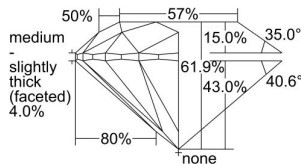

GIA®

FACSIMILE

GIA REPORT 7351205664

Verify this report at GIA.edu

GIA NATURAL DIAMOND DOSSIER®

March 18, 2020
GIA Report Number 7351205664
Shape and Cutting Style ..... Round Brilliant
Measurements ..... 5.07 - 5.09 x 3.14 mm

GRADING RESULTS

Carat Weight ..... 0.50 carat
Color Grade ..... D
Clarity Grade S11
Cut Grade ..... Excellent

ADDITIONAL GRADING INFORMATION

Polish ..... Excellent
Symmetry ..... Excellent
Fluorescence ..... Medium Blue
Clarity Characteristics..... Twinning Wisp, Cloud, Crystal
Inscription(s): GIA 7351205664

PROPORTIONS

Profile to actual proportions

GRADING SCALES

GIA COLOR SCALE	GIA CLARITY SCALE	GIA CUT SCALE	
D	FLAWLESS	EXCELLENT	
E	INTERNALLY FLAWLESS		
F		VVS₁	VERY GOOD
G	VVS₂		
H	VS₁	GOOD	
I	VS₂		
J	S1₁	FAIR	
K	S1₂		
L	I₁	POOR	
M	I₂		
N	I₃		
O			
P			
Q			
R			
S			
T			
U			
V			
W			
X			
Y			
Z