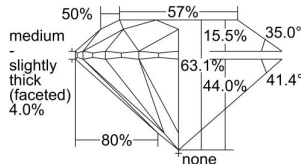

GIA®

FACSIMILE

GIA REPORT 6352170454

Verify this report at GIA.edu

GIA NATURAL DIAMOND DOSSIER®

March 12, 2020
GIA Report Number 6352170454
Shape and Cutting Style ..... Round Brilliant
Measurements ..... 5.60 - 5.68 x 3.56 mm

GRADING RESULTS

Carat Weight ..... 0.70 carat
Color Grade ..... F
Clarity Grade VS1
Cut Grade ..... Excellent

ADDITIONAL GRADING INFORMATION

Polish ..... Excellent
Symmetry ..... Very Good
Fluorescence ..... None
Clarity Characteristics..... Crystal, Cloud, Indented Natural
Inscription(s): GIA 6352170454

PROPORTIONS

Profile to actual proportions

GRADING SCALES

GIA COLOR SCALE	GIA CLARITY SCALE	GIA CUT SCALE	
D	FLAWLESS	EXCELLENT	
E	INTERNALLY FLAWLESS		
F		VVS₁	VERY GOOD
G	VVS₂		
H	VS₁	GOOD	
I	VS₂		
J	SI₁	FAIR	
K	SI₂		
L	I₁	POOR	
M	I₂		
N	I₃		
O			
P			
Q			
R			
S			
T			
U			
V			
W			
X			
Y			
Z