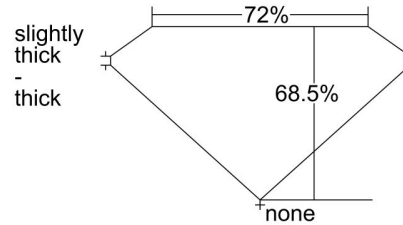

GIA NATURAL DIAMOND GRADING REPORT

 February 14, 2020
 GIA Report Number 5202911065
 Shape and Cutting Style Cut-Cornered Rectangular
 Modified Brilliant
 Measurements 7.05 x 5.38 x 3.68 mm

GRADING RESULTS

 Carat Weight 1.20 carat
 Color Grade H
 Clarity Grade SI1

ADDITIONAL GRADING INFORMATION

 Polish Excellent
 Symmetry Excellent
 Fluorescence None
 Inscription(s): GIA 5202911065
Comments: Pinpoints are not shown.

PROPORTIONS

Profile not to actual proportions

CLARITY CHARACTERISTICS

KEY TO SYMBOLS*

-  Feather
-  Crystal
-  Knot
-  Indented Natural
-  Etch Channel
-  Needle

* Red symbols denote internal characteristics (inclusions). Green or black symbols denote external characteristics (blemishes). Diagram is an approximate representation of the diamond, and symbols shown indicate type, position, and approximate size of clarity characteristics. All clarity characteristics may not be shown. Details of finish are not shown.