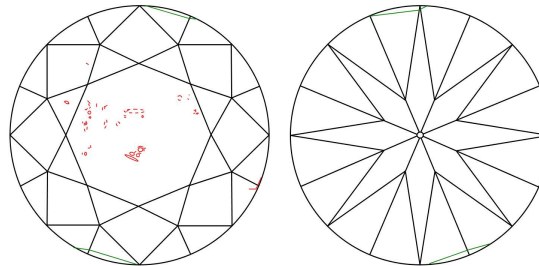

GIA NATURAL DIAMOND GRADING REPORT

October 31, 2019  
 GIA Report Number ..... 2348066966  
 Shape and Cutting Style ..... Round Brilliant  
 Measurements ..... 6.08 - 6.15 x 4.05 mm

GRADING RESULTS

Carat Weight ..... 1.01 carat  
 Color Grade ..... J  
 Clarity Grade ..... SI1  
 Cut Grade ..... Good

ADDITIONAL GRADING INFORMATION

Polish ..... Excellent  
 Symmetry ..... Very Good  
 Fluorescence ..... None  
 Inscription(s): GIA 2348066966

**Comments:** Additional clouds are not shown. Pinpoints are not shown.

PROPORTIONS

Profile to actual proportions

CLARITY CHARACTERISTICS

KEY TO SYMBOLS\*

- Crystal
- ◊ Natural
- ☉ Cloud
- ~ Feather
- ∖ Needle

\* Red symbols denote internal characteristics (inclusions). Green or black symbols denote external characteristics (blemishes). Diagram is an approximate representation of the diamond, and symbols shown indicate type, position, and approximate size of clarity characteristics. All clarity characteristics may not be shown. Details of finish are not shown.