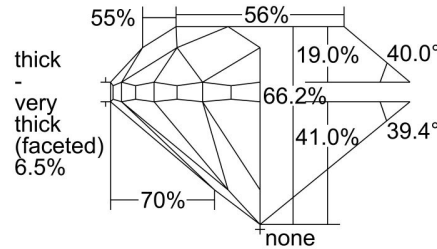

GIA NATURAL DIAMOND GRADING REPORT

October 31, 2019  
 GIA Report Number ..... 2348066966  
 Shape and Cutting Style ..... Round Brilliant  
 Measurements ..... 6.08 - 6.15 x 4.05 mm

GRADING RESULTS

Carat Weight ..... 1.01 carat  
 Color Grade ..... J  
 Clarity Grade ..... SI1  
 Cut Grade ..... Good

PROPORTIONS

Profile to actual proportions

CLARITY CHARACTERISTICS

KEY TO SYMBOLS\*

- Crystal
- ◊ Natural
- ☉ Cloud
- ~ Feather
- ∖ Needle

\* Red symbols denote internal characteristics (inclusions). Green or black symbols denote external characteristics (blemishes). Diagram is an approximate representation of the diamond, and symbols shown indicate type, position, and approximate size of clarity characteristics. All clarity characteristics may not be shown. Details of finish are not shown.