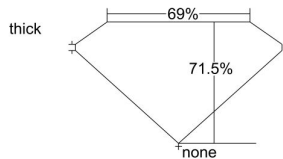

GIA®

FACSIMILE

GIA REPORT 1339829538

Verify this report at GIA.edu

GIA NATURAL DIAMOND DOSSIER®

October 04, 2019
GIA Report Number 1339829538
Shape and Cutting Style ..... Square Modified Brilliant
Measurements ..... 4.73 x 4.73 x 3.38 mm

GRADING RESULTS

Carat Weight ..... 0.70 carat
Color Grade ..... F
Clarity Grade SI1

ADDITIONAL GRADING INFORMATION

Polish ..... Very Good
Symmetry ..... Good
Fluorescence ..... None
Clarity Characteristics..... Cloud, Feather
Inspection(s): GIA 1339829538

PROPORTIONS

Profile not to actual proportions

GRADING SCALES

GIA COLOR SCALE		GIA CLARITY SCALE			
COLORLESS	D	VERY SLIGHTLY INCLUDED	FLAWLESS		
	E		INTERNALLY FLAWLESS		
	F		VVS₁		
	NEAR COLORLESS	G	VERY SLIGHTLY INCLUDED	VVS₂	
		H		VS₁	
		FANT	I	SLIGHTLY INCLUDED	VS₂
			J		SI₁
			K	SLIGHTLY INCLUDED	SI₂
	VERT LIGHT	L	INCLUDED	I₁	
		M		I₂	
N		I₃			
LIGHT		O			
		P			
		Q			
		R