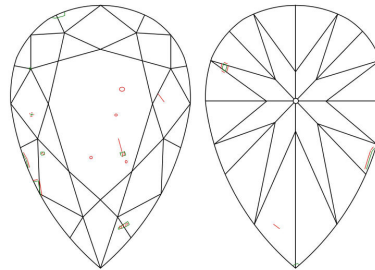

GIA NATURAL DIAMOND GRADING REPORT

November 01, 2019  
 GIA Report Number ..... 2205698726  
 Shape and Cutting Style ..... Pear Modified Brilliant  
 Measurements ..... 9.23 x 6.08 x 3.74 mm

GRADING RESULTS

Carat Weight ..... 1.29 carat  
 Color Grade ..... D  
 Clarity Grade ..... SI1

ADDITIONAL GRADING INFORMATION

Polish ..... Excellent  
 Symmetry ..... Very Good  
 Fluorescence ..... Faint  
 Inscription(s): GIA 2205698726

PROPORTIONS

Profile not to actual proportions

CLARITY CHARACTERISTICS

KEY TO SYMBOLS\*

- Crystal      ▲ Natural
- ~ Feather
- ◌ Cavity
- ▬ Indented Natural

\* Red symbols denote internal characteristics (inclusions). Green or black symbols denote external characteristics (blemishes). Diagram is an approximate representation of the diamond, and symbols shown indicate type, position, and approximate size of clarity characteristics. All clarity characteristics may not be shown. Details of finish are not shown.