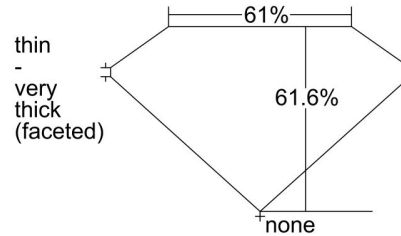

GIA NATURAL DIAMOND GRADING REPORT

November 01, 2019  
 GIA Report Number ..... 2205698726  
 Shape and Cutting Style ..... Pear Modified Brilliant  
 Measurements ..... 9.23 x 6.08 x 3.74 mm

GRADING RESULTS

Carat Weight ..... 1.29 carat  
 Color Grade ..... D  
 Clarity Grade ..... SI1

ADDITIONAL GRADING INFORMATION

Polish ..... Excellent  
 Symmetry ..... Very Good  
 Fluorescence ..... Faint  
 Inscription(s): GIA 2205698726

PROPORTIONS

Profile not to actual proportions

CLARITY CHARACTERISTICS

KEY TO SYMBOLS\*

- Crystal      ▲ Natural
- ~ Feather
- ◌ Cavity
- ▬ Indented Natural

\* Red symbols denote internal characteristics (inclusions). Green or black symbols denote external characteristics (blemishes). Diagram is an approximate representation of the diamond, and symbols shown indicate type, position, and approximate size of clarity characteristics. All clarity characteristics may not be shown. Details of finish are not shown.