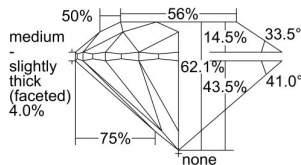

GIA®

FACSIMILE

GIA REPORT 6322957437

Verify this report at GIA.edu

GIA NATURAL DIAMOND DOSSIER®

June 04, 2019
GIA Report Number 6322957437
Shape and Cutting Style ..... Round Brilliant
Measurements ..... 5.06 - 5.09 x 3.15 mm

GRADING RESULTS

Carat Weight ..... 0.50 carat
Color Grade ..... H
Clarity Grade S11
Cut Grade ..... Excellent

ADDITIONAL GRADING INFORMATION

Polish ..... Excellent
Symmetry ..... Very Good
Fluorescence ..... None
Clarity Characteristics ..... Crystal, Feather
Inscription(s): GIA 6322957437

PROPORTIONS

Profile to actual proportions

GRADING SCALES

GIA COLOR SCALE	GIA CLARITY SCALE	GIA CUT SCALE	
D	FLAWLESS	EXCELLENT	
E	INTERNALLY FLAWLESS		
F		VVS₁	VERY GOOD
G	VVS₂		
H	VS₁	GOOD	
I	VS₂		
J	S1₁	FAIR	
K	S1₂		
L	I₁	POOR	
M	I₂		
N	I₃		
O			
P			
Q			
R			
S			
T			
U			
V			
W			
X			
Y			
Z