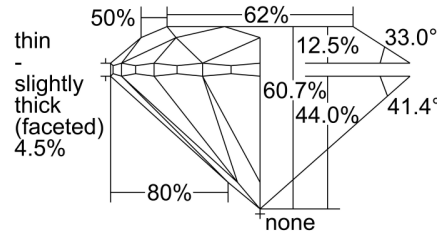

GIA NATURAL DIAMOND GRADING REPORT

February 06, 2020  
 GIA Report Number ..... 5346858378  
 Shape and Cutting Style ..... Round Brilliant  
 Measurements ..... 8.36 - 8.37 x 5.08 mm

GRADING RESULTS

Carat Weight ..... 2.20 carat  
 Color Grade ..... I  
 Clarity Grade ..... I1  
 Cut Grade ..... Excellent

ADDITIONAL GRADING INFORMATION

Polish ..... Very Good  
 Symmetry ..... Very Good  
 Fluorescence ..... None  
 Inscription(s): HRD Antwerp 190000164457

**Comments:** Clouds, pinpoints, internal graining and surface graining are not shown.

PROPORTIONS

Profile to actual proportions

CLARITY CHARACTERISTICS

KEY TO SYMBOLS\*

-  Feather
-  Natural
-  Crystal
-  Needle
-  Indented Natural

\* Red symbols denote internal characteristics (inclusions). Green or black symbols denote external characteristics (blemishes). Diagram is an approximate representation of the diamond, and symbols shown indicate type, position, and approximate size of clarity characteristics. All clarity characteristics may not be shown. Details of finish are not shown.