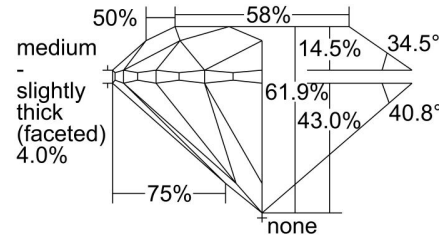

GIA NATURAL DIAMOND GRADING REPORT

 July 18, 2018
 GIA Report Number 1295824182
 Shape and Cutting Style Round Brilliant
 Measurements 7.29 - 7.34 x 4.52 mm

GRADING RESULTS

 Carat Weight 1.51 carat
 Color Grade G
 Clarity Grade SI1
 Cut Grade Excellent

PROPORTIONS

Profile to actual proportions

CLARITY CHARACTERISTICS

KEY TO SYMBOLS*

- Cloud
- Crystal
- Feather
- Needle
- Indented Natural

* Red symbols denote internal characteristics (inclusions). Green or black symbols denote external characteristics (blemishes). Diagram is an approximate representation of the diamond, and symbols shown indicate type, position, and approximate size of clarity characteristics. All clarity characteristics may not be shown. Details of finish are not shown.