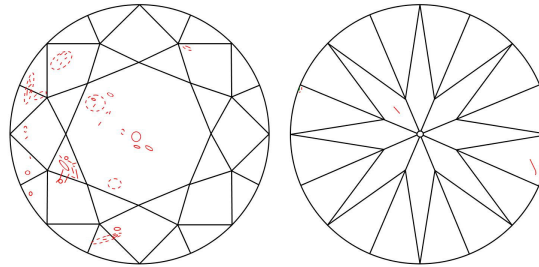

GIA NATURAL DIAMOND GRADING REPORT

 July 18, 2018
 GIA Report Number 1295824182
 Shape and Cutting Style Round Brilliant
 Measurements 7.29 - 7.34 x 4.52 mm

GRADING RESULTS

 Carat Weight 1.51 carat
 Color Grade G
 Clarity Grade SI1
 Cut Grade Excellent

ADDITIONAL GRADING INFORMATION

 Polish Excellent
 Symmetry Excellent
 Fluorescence None
 Inscription(s): GIA 1295824182

Comments: Additional clouds, pinpoints, internal graining and surface graining are not shown.

PROPORTIONS

Profile to actual proportions

CLARITY CHARACTERISTICS

KEY TO SYMBOLS*

- Cloud
- Crystal
- Feather
- Needle
- Indented Natural

* Red symbols denote internal characteristics (inclusions). Green or black symbols denote external characteristics (blemishes). Diagram is an approximate representation of the diamond, and symbols shown indicate type, position, and approximate size of clarity characteristics. All clarity characteristics may not be shown. Details of finish are not shown.