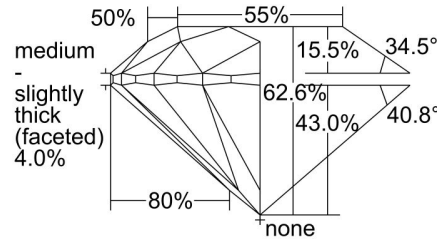

**GIA NATURAL DIAMOND GRADING REPORT**

 October 23, 2019  
 GIA Report Number ..... 2336959198  
 Shape and Cutting Style ..... Round Brilliant  
 Measurements ..... 8.29 - 8.32 x 5.20 mm

**GRADING RESULTS**

 Carat Weight ..... 2.21 carat  
 Color Grade ..... J  
 Clarity Grade ..... I1  
 Cut Grade ..... Excellent

**ADDITIONAL GRADING INFORMATION**

 Polish ..... Excellent  
 Symmetry ..... Excellent  
 Fluorescence ..... Faint

Inscription(s): HRD Antwerp 180000109121

**Comments:** Additional twinning wisps, pinpoints and surface graining are not shown.

**PROPORTIONS**

Profile to actual proportions

**CLARITY CHARACTERISTICS**

**KEY TO SYMBOLS\***

- Twinning Wisp    Natural
- Feather
- Crystal
- Needle

\* Red symbols denote internal characteristics (inclusions). Green or black symbols denote external characteristics (blemishes). Diagram is an approximate representation of the diamond, and symbols shown indicate type, position, and approximate size of clarity characteristics. All clarity characteristics may not be shown. Details of finish are not shown.