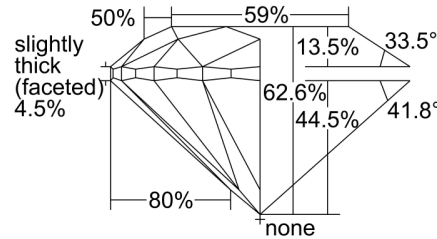

**GIA NATURAL DIAMOND GRADING REPORT**

August 13, 2019  
 GIA Report Number ..... 6335471222  
 Shape and Cutting Style ..... Round Brilliant  
 Measurements ..... 9.80 - 9.88 x 6.16 mm

**GRADING RESULTS**

Carat Weight ..... 3.71 carat  
 Color Grade ..... I  
 Clarity Grade ..... VS1  
 Cut Grade ..... Excellent

**ADDITIONAL GRADING INFORMATION**

Polish ..... Excellent  
 Symmetry ..... Excellent  
 Fluorescence ..... None

Inscription(s): GIA 6335471222

**Comments:** Additional clouds are not shown. Pinpoints are not shown.

**PROPORTIONS**

Profile to actual proportions

**CLARITY CHARACTERISTICS**

**KEY TO SYMBOLS\***

- Cloud
- Crystal
- Feather
- Needle

\* Red symbols denote internal characteristics (inclusions). Green or black symbols denote external characteristics (blemishes). Diagram is an approximate representation of the diamond, and symbols shown indicate type, position, and approximate size of clarity characteristics. All clarity characteristics may not be shown. Details of finish are not shown.