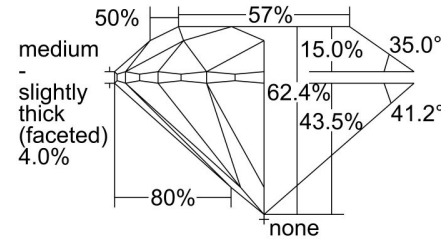

GIA NATURAL DIAMOND GRADING REPORT

June 17, 2019  
 GIA Report Number ..... 2334059889  
 Shape and Cutting Style ..... Round Brilliant  
 Measurements ..... 7.32 - 7.34 x 4.57 mm

GRADING RESULTS

Carat Weight ..... 1.51 carat  
 Color Grade ..... F  
 Clarity Grade ..... SI1  
 Cut Grade ..... Excellent

PROPORTIONS

Profile to actual proportions

CLARITY CHARACTERISTICS

KEY TO SYMBOLS\*

-  Twinning Wisp
-  Crystal
-  Needle
-  Feather

\* Red symbols denote internal characteristics (inclusions). Green or black symbols denote external characteristics (blemishes). Diagram is an approximate representation of the diamond, and symbols shown indicate type, position, and approximate size of clarity characteristics. All clarity characteristics may not be shown. Details of finish are not shown.