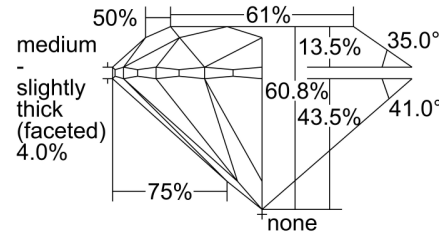

GIA NATURAL DIAMOND GRADING REPORT

April 26, 2019
GIA Report Number 6325613805
Shape and Cutting Style ..... Round Brilliant
Measurements ..... 7.44 - 7.48 x 4.54 mm

GRADING RESULTS

Carat Weight ..... 1.56 carat
Color Grade ..... H
Clarity Grade SI2
Cut Grade ..... Excellent

ADDITIONAL GRADING INFORMATION

Polish ..... Excellent
Symmetry ..... Excellent
Fluorescence ..... Medium Yellow
Inscription(s): GIA 6325613805
Comments: Additional clouds are not shown.

PROPORTIONS

Profile to actual proportions