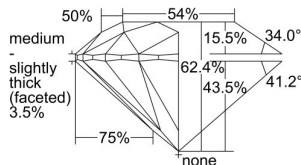

GIA®

FACSIMILE

GIA REPORT 6202705639

Verify this report at gia.edu

GIA DIAMOND DOSSIER®

August 26, 2015
GIA Report Number 6202705639
Shape and Cutting Style ..... Round Brilliant
Measurements ..... 5.30 - 5.33 x 3.32 mm

GRADING RESULTS

Carat Weight ..... 0.57 carat
Color Grade ..... D
Clarity Grade VS2
Cut Grade ..... Excellent

ADDITIONAL GRADING INFORMATION

Polish ..... Excellent
Symmetry ..... Excellent
Fluorescence ..... Strong Blue
Clarity Characteristics..... Feather, Cloud, Crystal
Inspection(s): GIA 6202705639

PROPORTIONS

Profile to actual proportions